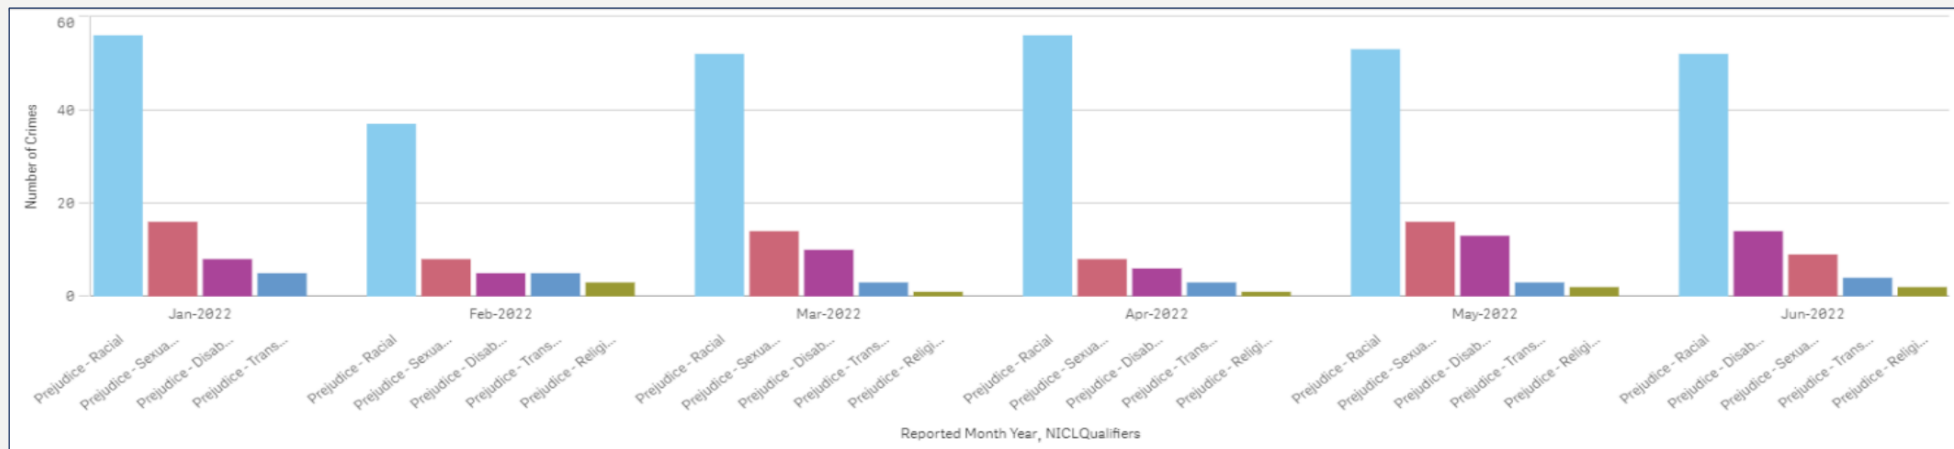

Performance – Hate Crime Overview

Force

Hate Crime is reporting as stable, with a slight loss of seasonality since the impact of Covid. Volumes are now reporting flatter across the year. Year on year reporting increases in Transgender and Sexual Orientation related hate which follows National trends.

Work by the Hate Crime Silver Scrutiny Panel on hate crime video to raise awareness of Hate Crime and how to report it, including details surrounding how the Criminal Justice System responds to it is ongoing. There is an increased focus on Out of Court Disposal outcomes relating to Hate Crimes.

Force Hate Crime (6 months to June 2022)

Trowbridge CPT

	Number of Crimes	Change (number)	Change (%)
Total	128	9	8.3%
Prejudice – Racial	72	12	20.0%
Prejudice – Sexual orientation	24	4	20.0%
Prejudice - Disability	18	-8	-30.8%
Prejudice - Religion	2	1	100.0%
Prejudice - Transgender	4	-2	-33.3%

Year on year comparison June 2021 to June 2022 (note: an individual crime can be tagged with more than one prejudice type e.g. sexual orientation & transgender)